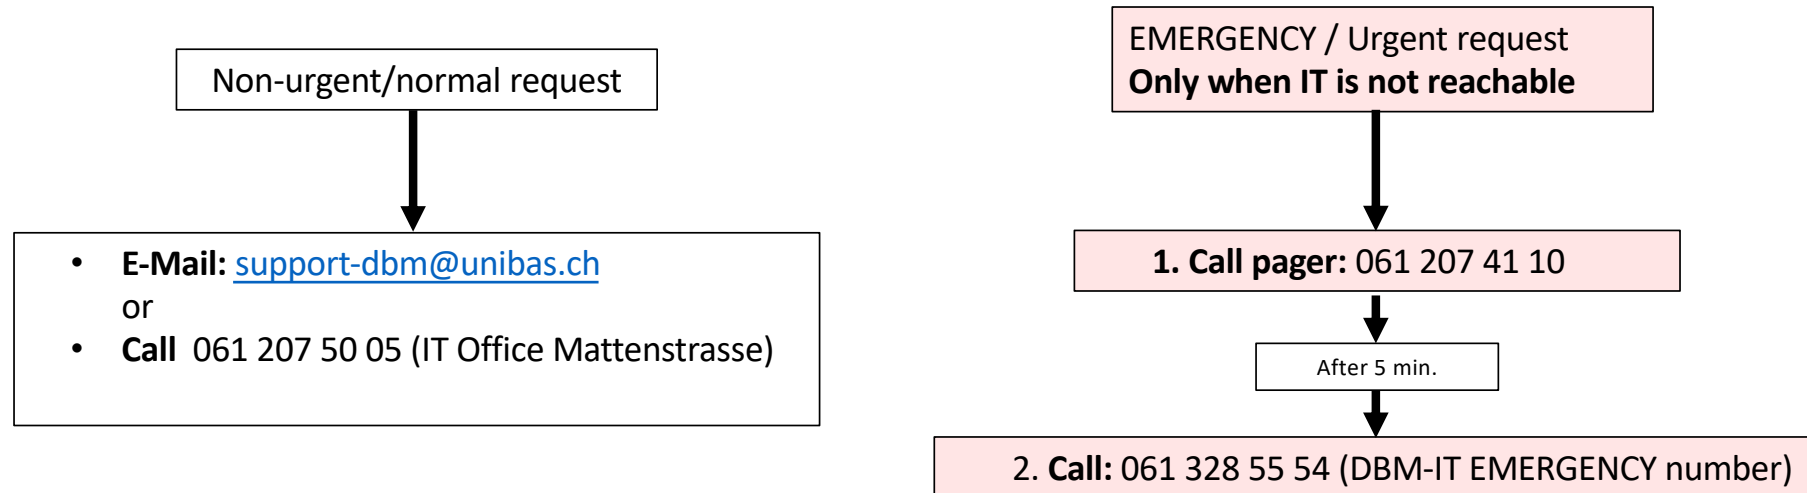

## Flow Chart – DBM-IT Mattenstrasse

**Please note:** Office hours of the DBM-IT (with guaranteed accessibility):

Monday to Friday: 08.00-12.00 and 13.00-17.30

Exeptions: official holidays